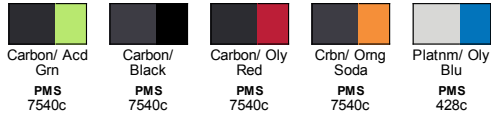

Fabric

- bonded with 100% polyester microfleece, 7.4 oz./yd²
- 100% polyester mélange jersey

Sizes

- S - 3XL

Product Specifications

	S	M	L	XL	2XL	3XL	4XL	5XL
BODY LENGTH	27	28	29	30	31	31.5	-	-
BODY WIDTH	21	22.5	24	26	28	30	-	-
SLEEVE LENGTH	34.5	35.5	36.5	37.5	38.5	39.5	-	-

Size Chart

	S	M	L	XL	2XL	3XL	4XL	5XL
CHEST	35-38	39-41	42-45	46-49	50-52	53-56	-	-

5 Available Colors

BACK VIEW

SIDE VIEW