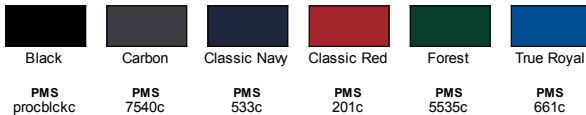

PRODUCT DETAILS

88224 primeplus

Core 365 Men's Profile Fleece-Lined All-Season Jacket

MSRP (A): $52.00

Features

- Rollaway hood
- Storm flap with hidden snaps with partial inside placket and chinguard
- Center front coil zipper with autolock slider and reflective rubble toggle
- Elasticized cuffs
- Lower concealed pockets with zippers
- Thermal retention shockcord at hood and hem
- Reflective piping at front and back yoke
- Audio Port

Fabric

- Shell: 3.39 oz./yd² / 115 gsm, 100% polyester taslan with water-resistant finish
- Lining: 100% polyester fleece in body; 100% polyester taffeta in sleeve and hood; 60 gsm thermal polyfill insulation in sleeves

Sizes

- S - 5XL

Product Specifications

	S	M	L	XL	2XL	3XL	4XL	5XL
BODY LENGTH	28.75	29.875	30.5	31.125	31.75	32.375	33	33.625
BODY WIDTH	23	24.5	26	28	30	32	34	36
NECK CIRCUMFERENCE	20.5	21.25	22	23	24	24.75	25.5	26.25
SLEEVE LENGTH	35	36	37	38	39	40	40.75	41.5

Size Chart

	S	M	L	XL	2XL	3XL	4XL	5XL
CHEST	35-38	39-41	42-45	46-49	50-52	53-56	57-60	61-64

6 Available Colors